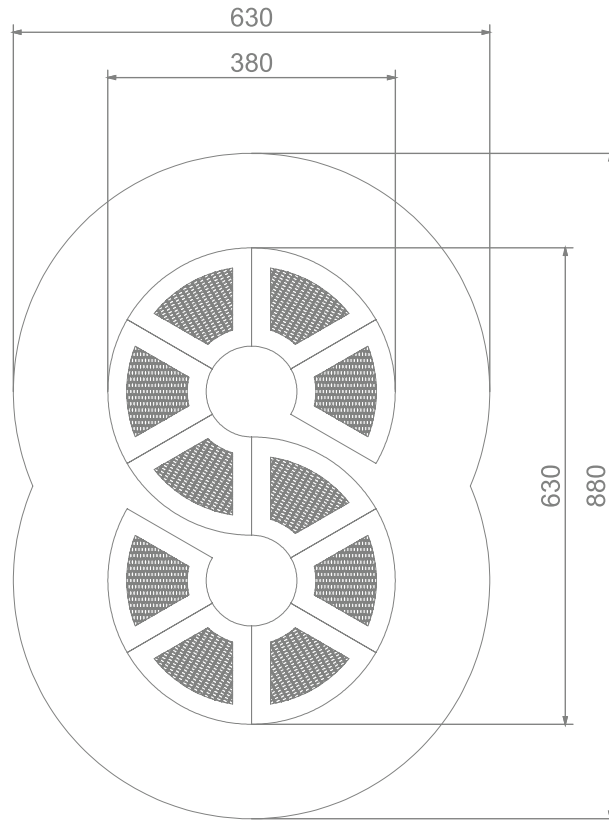

#### INFORMATION ABOUT THE PRODUCT

Dimensions	380 x 630 cm
Safety zone	630 x 880 cm
Safety zone area	29,5 m <sup>2</sup>
Overall height	0 cm
Free fall height	90 cm
Amount of users	10
Product complies with EN 1176-1:2017-12	YES
Availability of spare parts	YES
Age range	1-8

According to EN 1176-1:2017-12 norm, the product requires applying a safety surface according to the product's free fall height.

SCALE 1:100